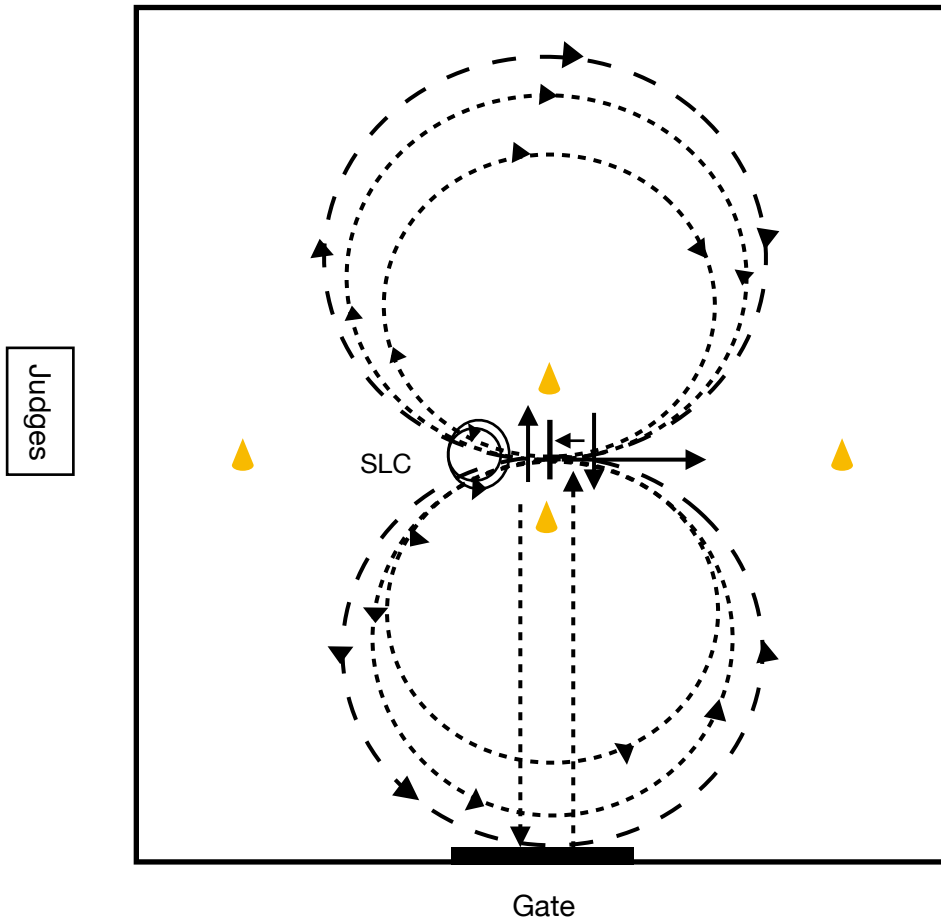

INTERNATIONAL LIBERTY HORSE ASSOCIATION

CLASS: Bridleless
LEVEL: Intermediate
PATTERN: 1

INTERNATIONAL LIBERTY HORSE ASSOCIATION

CLASS: Bridleless
LEVEL: Intermediate
PATTERN: 2

1. Trot to center.
2. Turn left to face judges.
3. Continue trot through center.
4. Trot 1 large circle to the right.
5. Canter 1 large circle to the right.
6. Simple lead change at center.
7. Canter 1 large circle to the left.
8. Trot 1 large circle to the left.
9. Stop at center.
10. Back 4 steps.
11. Complete 2 pivots to the left.
12. Complete 2 pivots to the right.
13. Stop at center.
Exit arena.

INTERNATIONAL LIBERTY HORSE ASSOCIATION

CLASS: Bridleless
LEVEL: Intermediate
PATTERN: 2

INTERNATIONAL LIBERTY HORSE ASSOCIATION

CLASS: Bridleless
LEVEL: Intermediate
PATTERN: 3

1. Trot to center.
2. Turn to face judges.
3. Stop at center.
4. Leg yield to the left at the walk.
5. Leg yield to the right at the walk.
6. Trot 1 large circle to the right.
7. Trot 1 small circle to the right.
8. Canter 1 large circle to the right.
9. Simple lead change at center.
10. Canter 1 large circle to the left.
11. Trot 1 small circle to the left.
12. Trot 1 large circle to the left.
13. Stop at center.
14. Back 4 steps.
15. Complete 2 pivots to the left.
16. Complete 2 pivots to the right.

INTERNATIONAL LIBERTY HORSE ASSOCIATION

CLASS: Bridleless
LEVEL: Intermediate
PATTERN: 3

INTERNATIONAL LIBERTY HORSE ASSOCIATION

LEGEND FOR PATTERNS

	Walk
	Trot
	Canter
SLC	Simple Lead Change
	Stop
	Direction of Movement